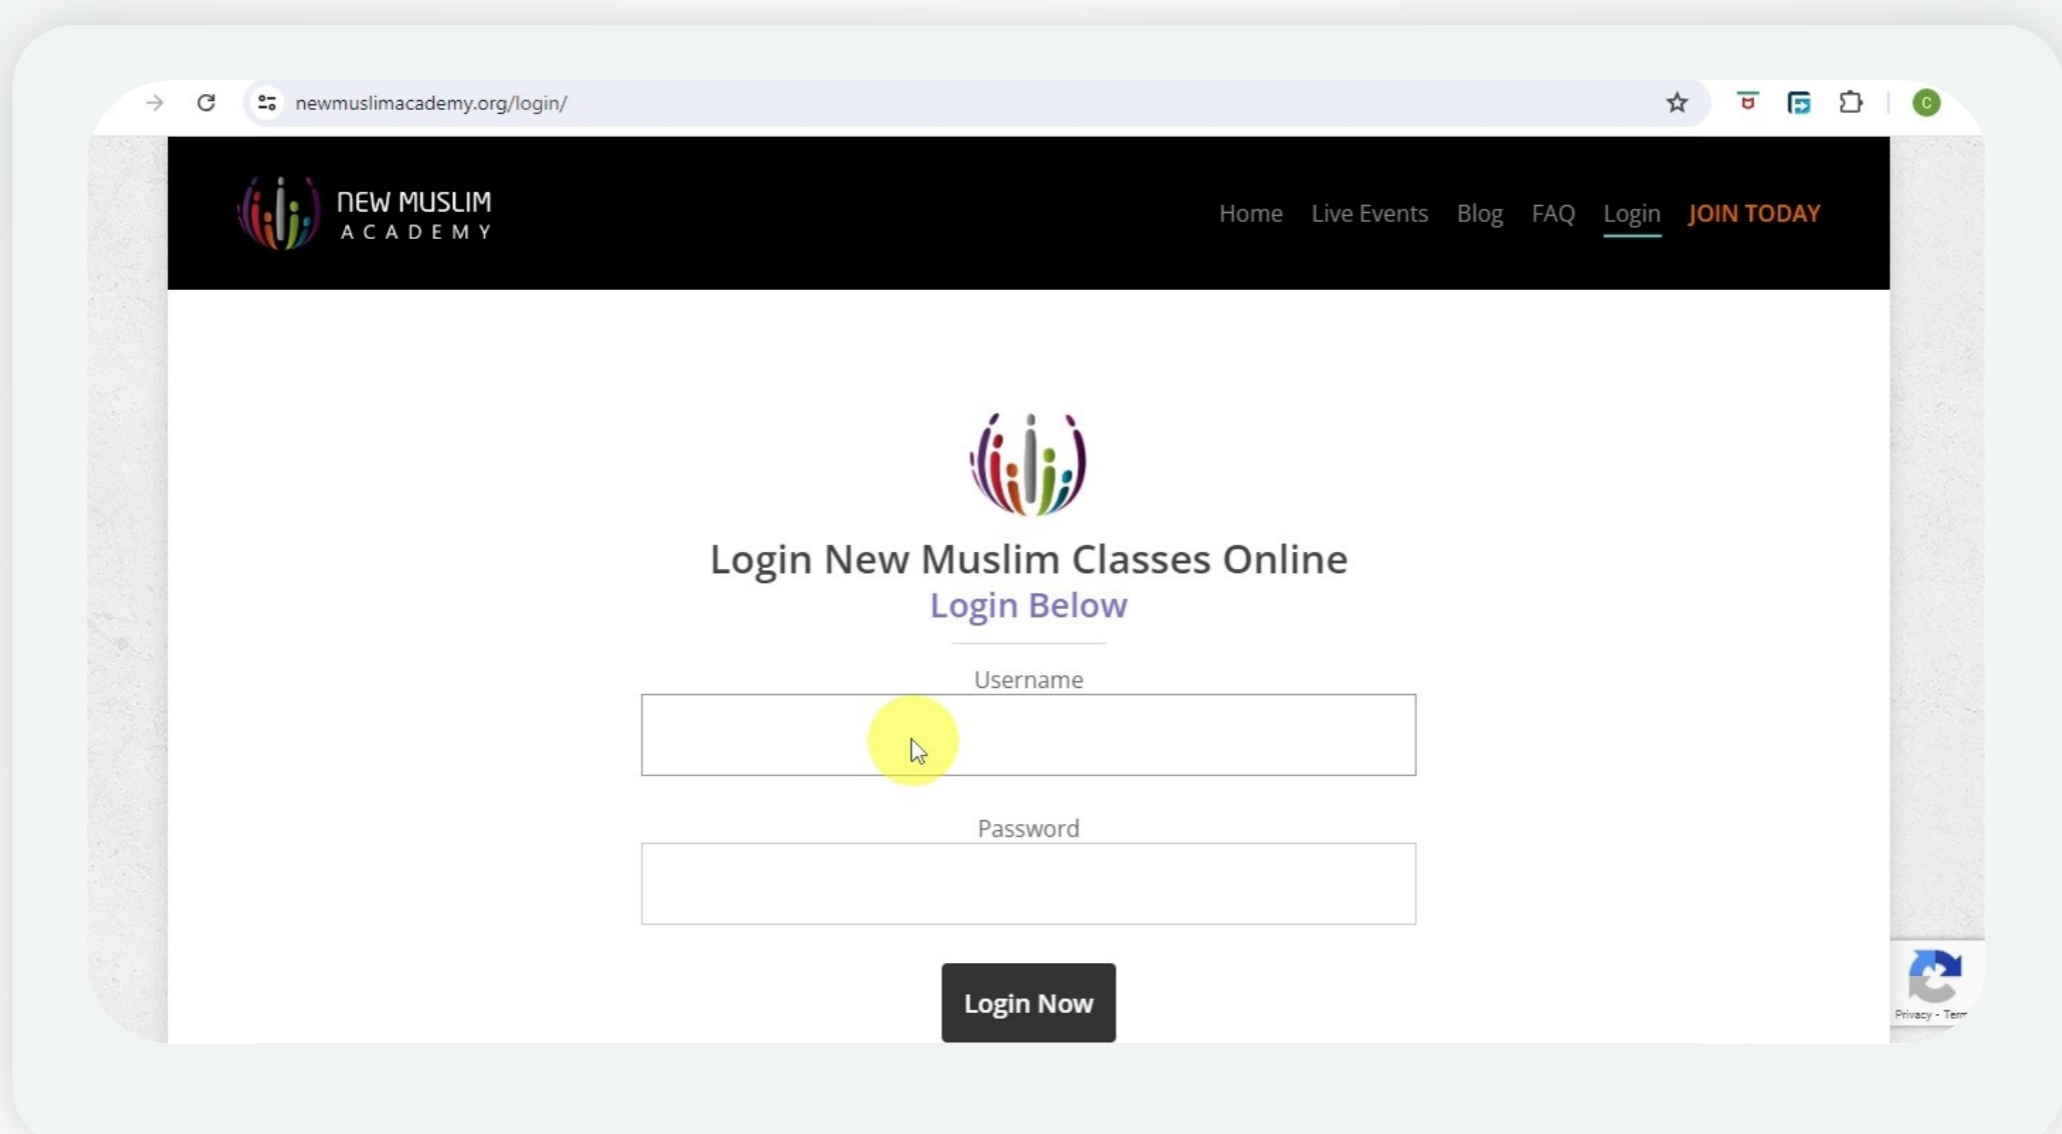

COURSE

Navigation Guide

Login

- 1 Goto www.newmuslimacademy.org
- 2 Click on 'Login'

Credentials

- Enter your Username (registered email id) and Password

- Click on 'Login Now'

Click on 'Quick Navigation'

- You can watch the video to know how to navigate through the website.
- Click on 'Quick Navigation' to view courses

Salah Course

-Click on 'Salah Course' to view course details

Videos & Quizzes

- Click on 'Wudu' to view the video