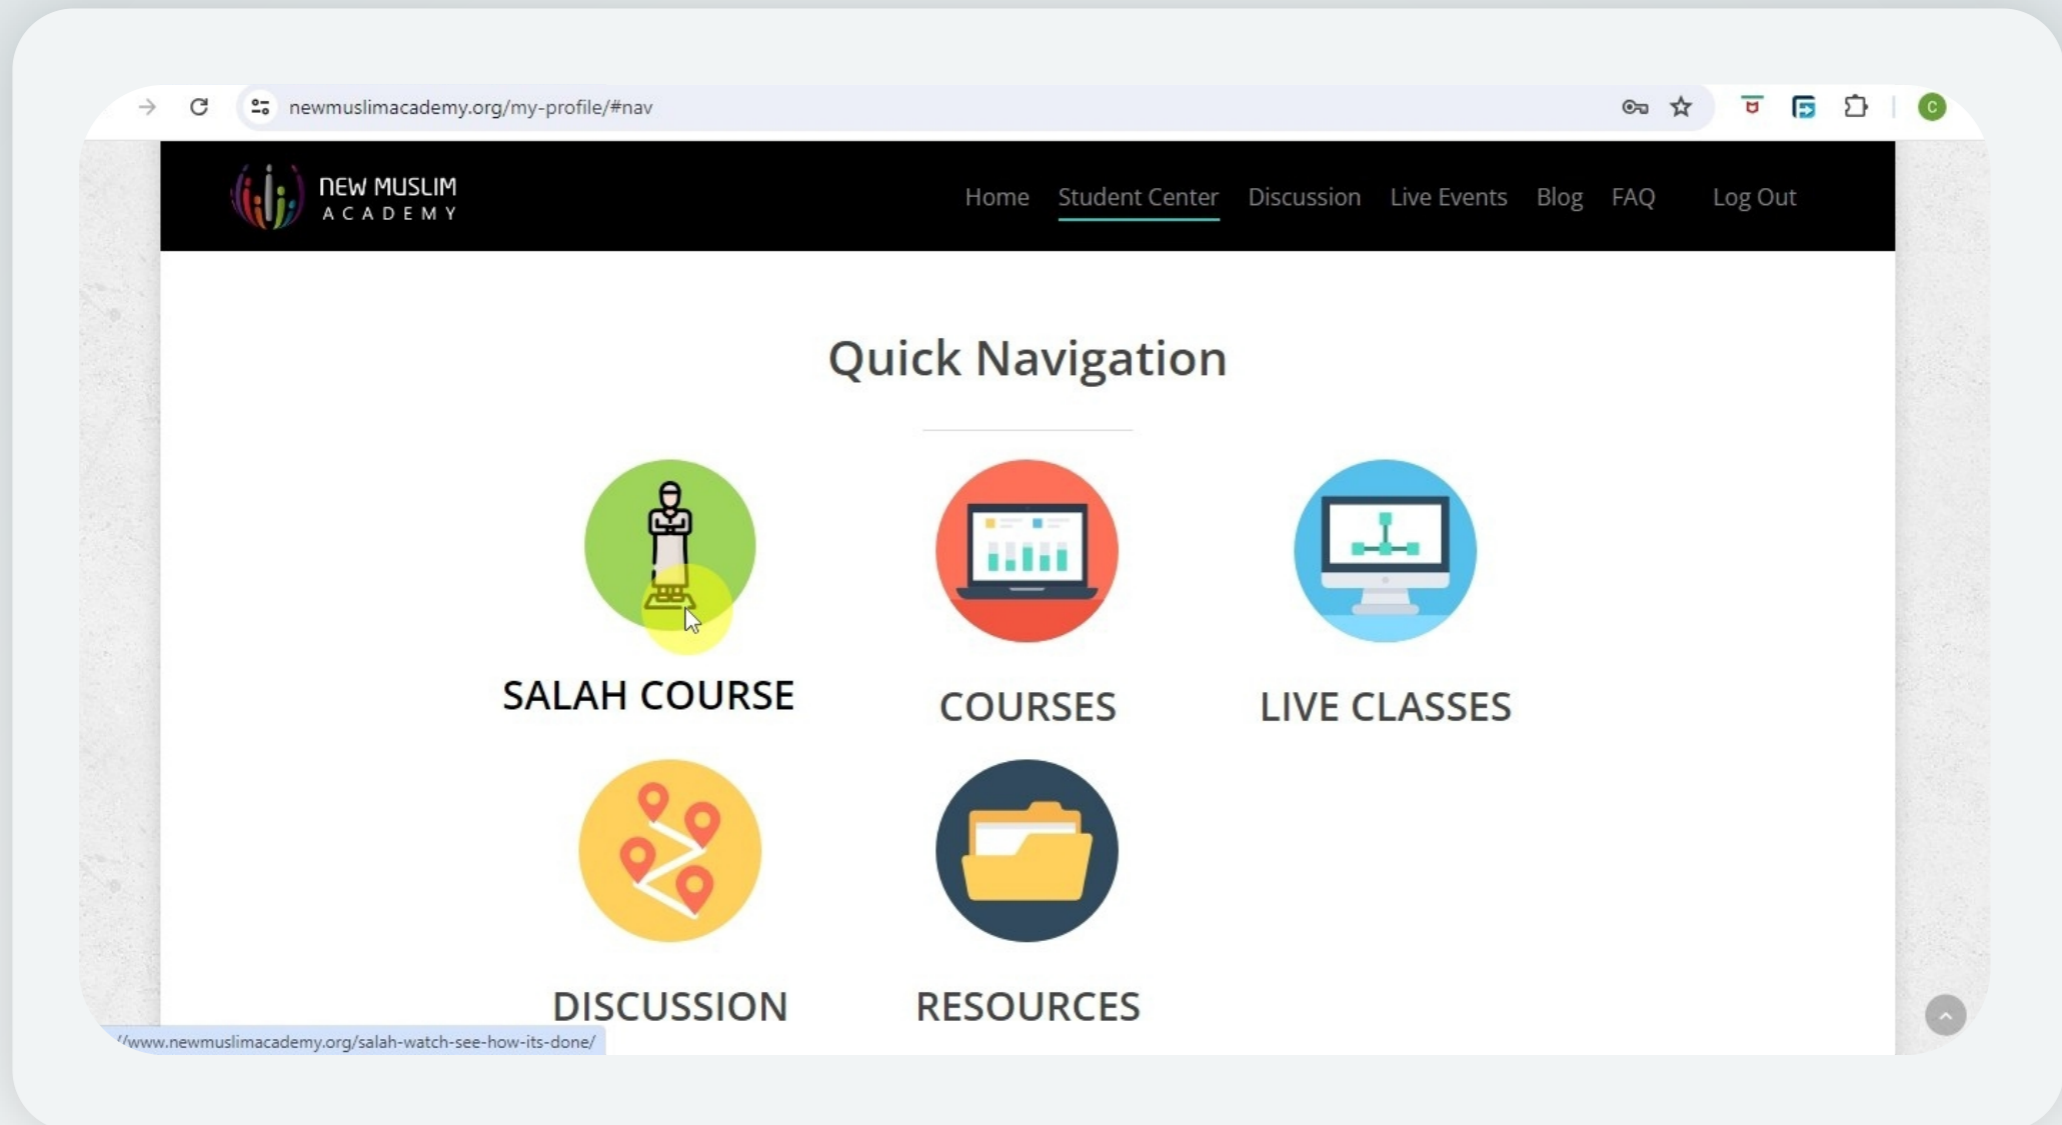

COURSE

Navigation Guide

Login

- 1 Goto www.newmuslimacademy.org
- 2 Click on 'Login'

Credentials

- Enter your Username (registered email id) and Password

- Click on 'Login Now'

Click on 'Quick Navigation'

- You can watch the video to know how to navigate through the website.
- Click on 'Quick Navigation' to view courses

Salah Course

-Click on 'Salah Course' to view course details

Videos & Quizzes

- Click on 'Wudu' to view the video