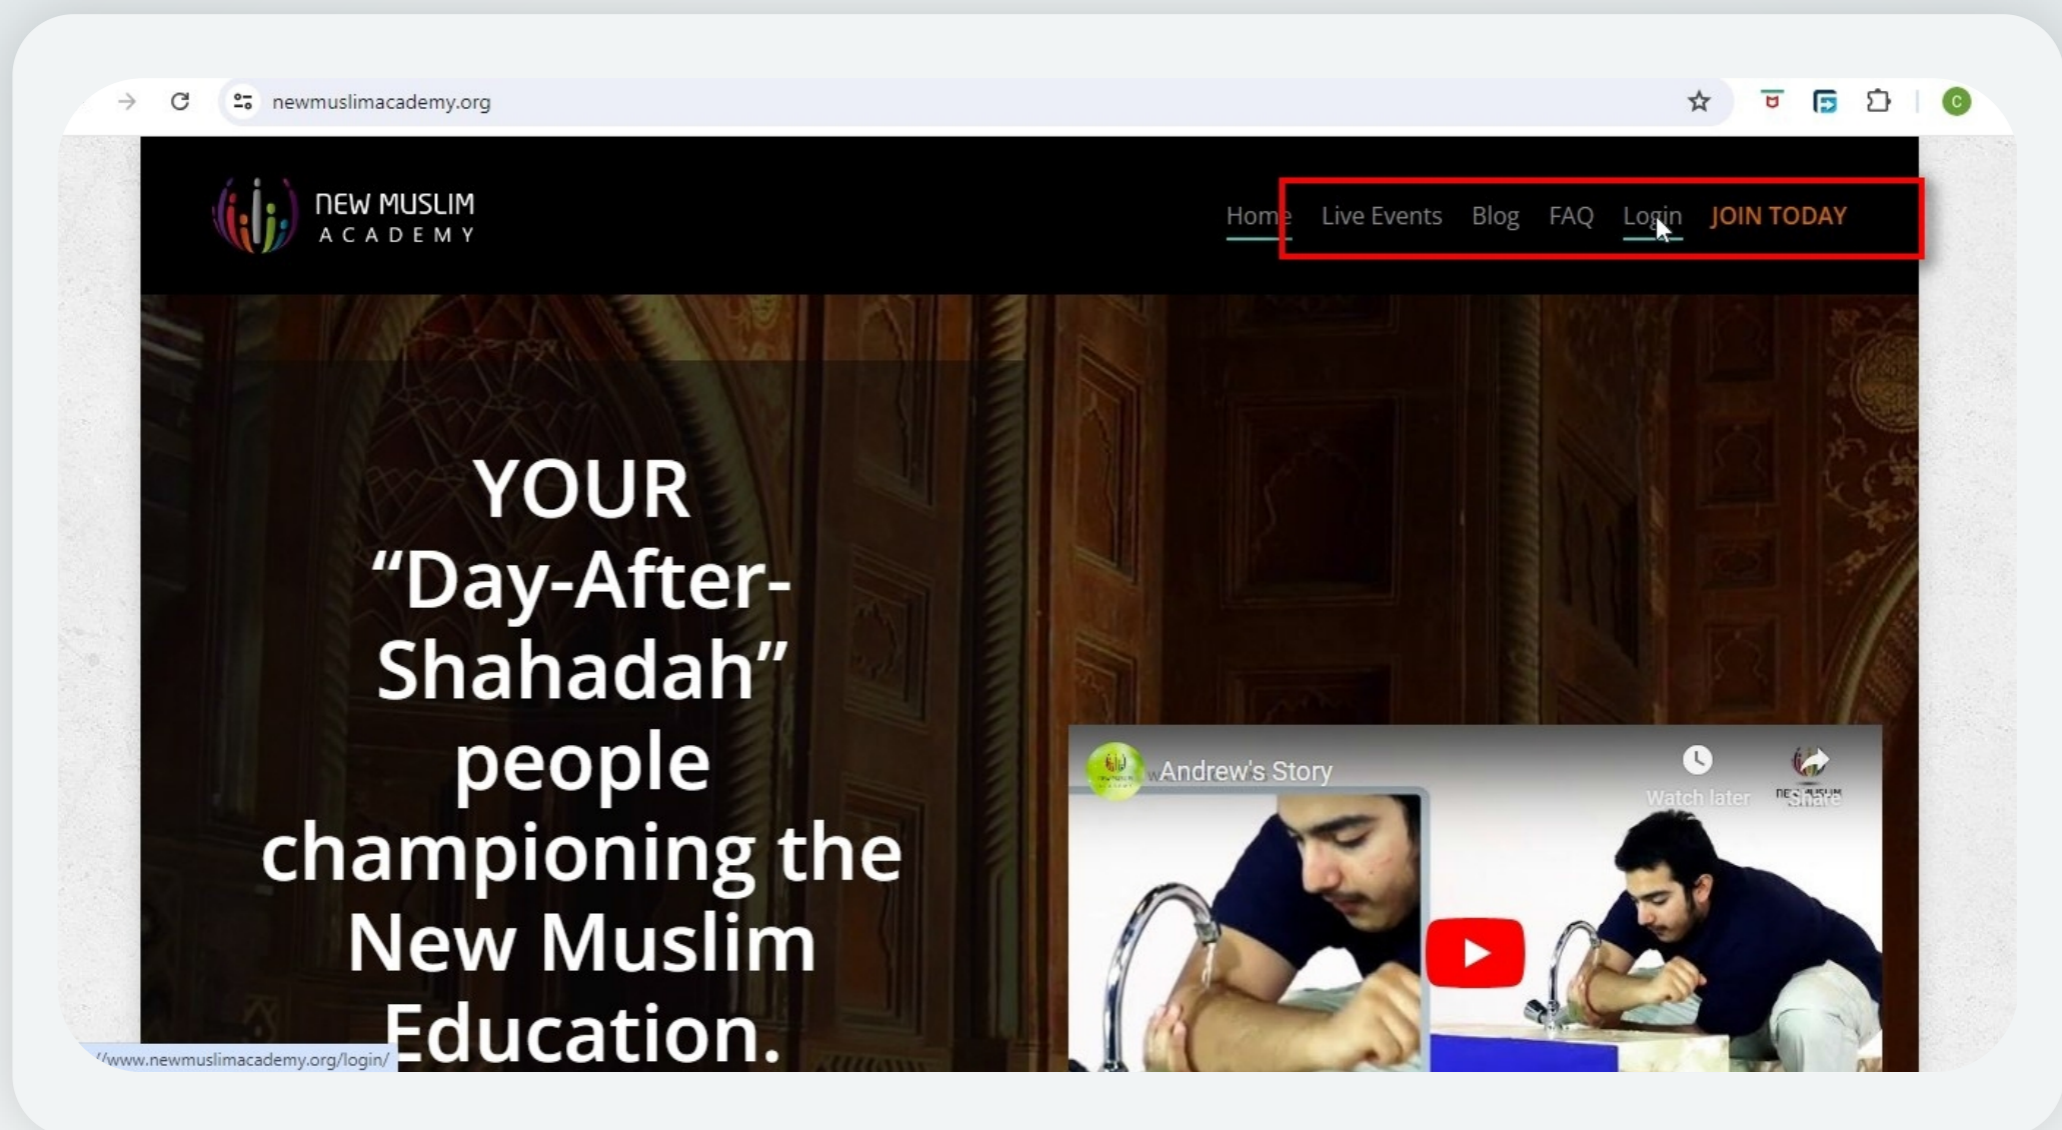

COURSE

Navigation Guide

Login

- 1 Goto www.newmuslimacademy.org
- 2 Click on 'Login'

Credentials

- Enter your Username (registered email id) and Password

- Click on 'Login Now'

Click on 'Quick Navigation'

- You can watch the video to know how to navigate through the website.
- Click on 'Quick Navigation' to view courses

Salah Course

-Click on 'Salah Course' to view course details

Videos & Quizzes

- Click on 'Wudu' to view the video