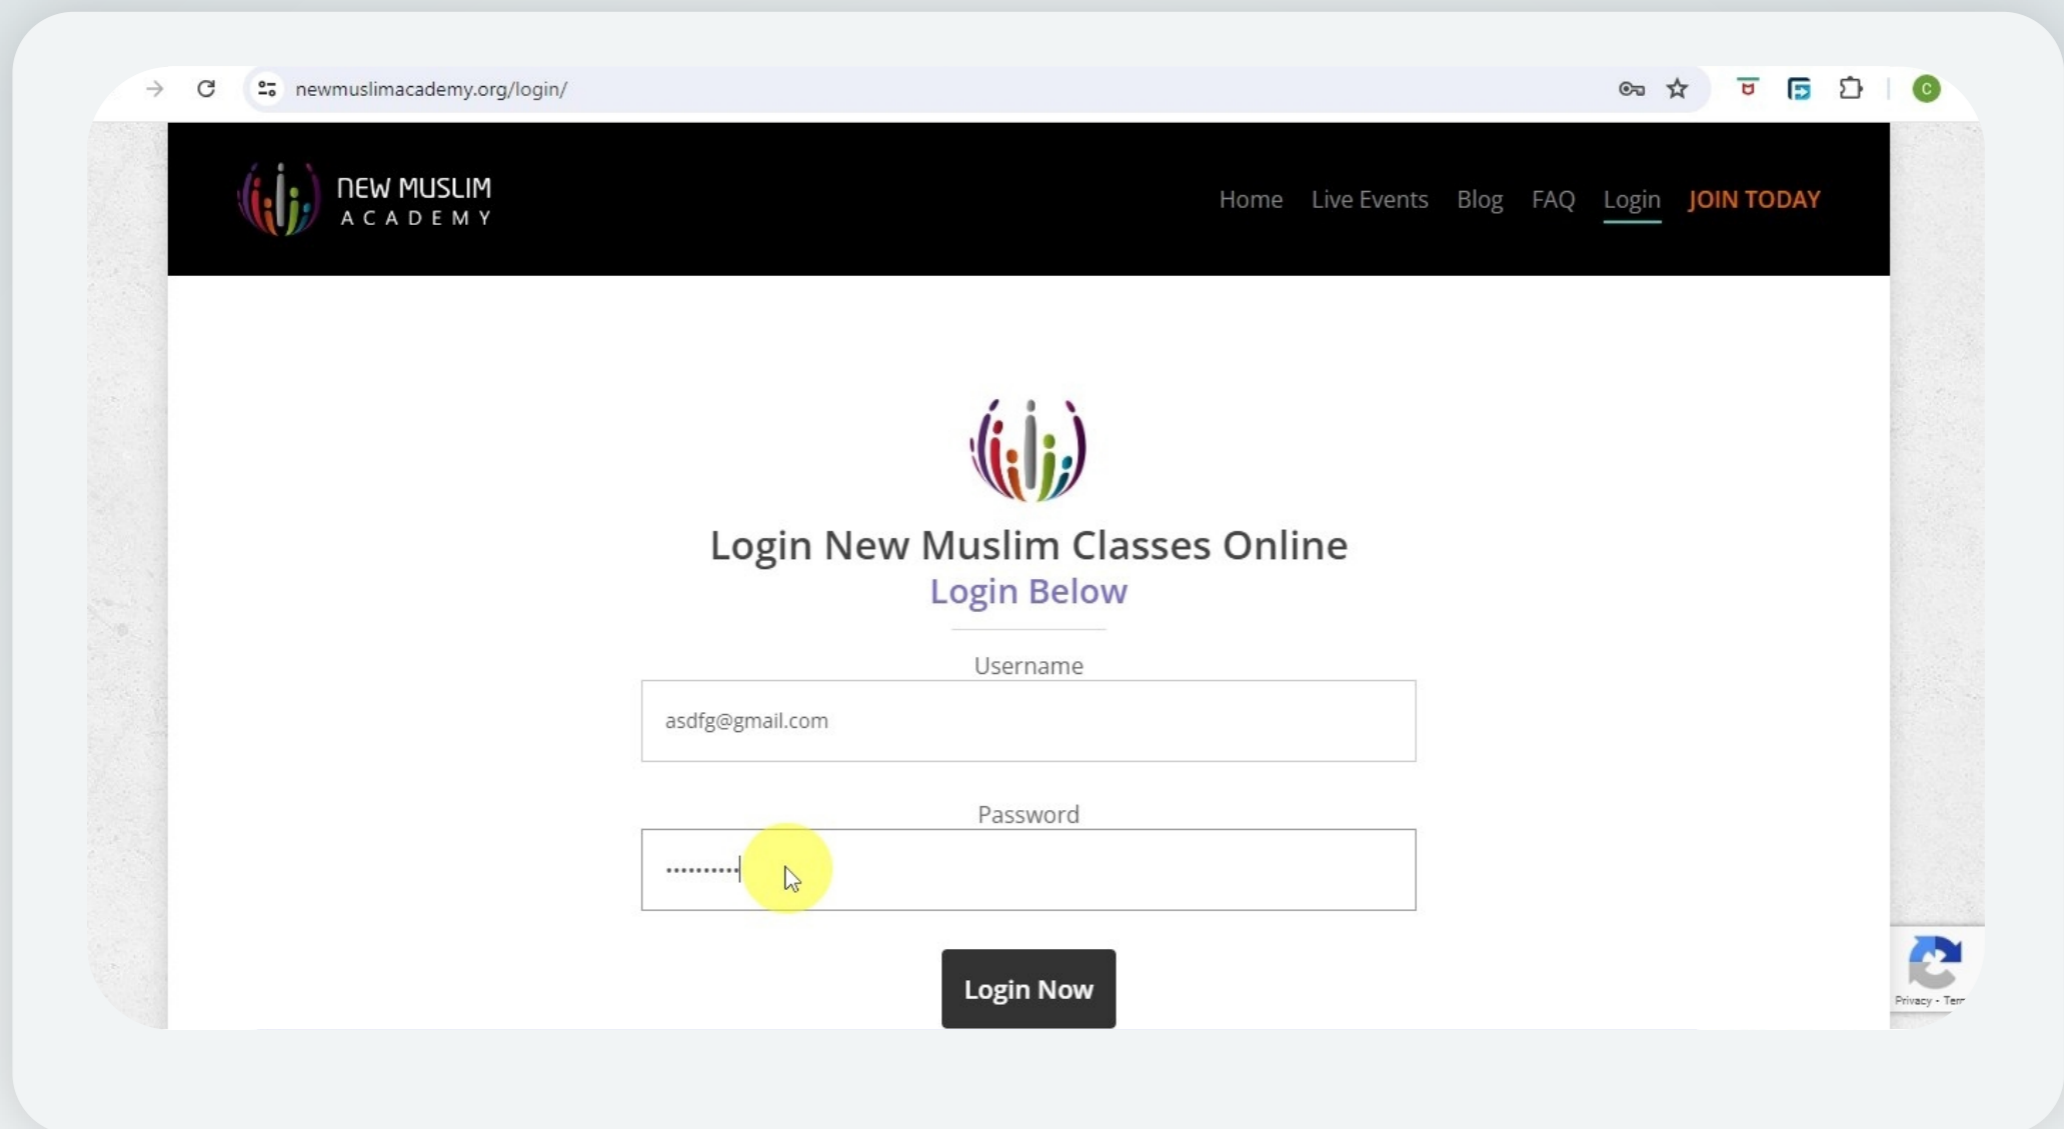

COURSE

Navigation Guide

Login

- 1 Goto www.newmuslimacademy.org
- 2 Click on 'Login'

Credentials

- Enter your Username (registered email id) and Password

- Click on 'Login Now'

Click on 'Quick Navigation'

- You can watch the video to know how to navigate through the website.
- Click on 'Quick Navigation' to view courses

Salah Course

-Click on 'Salah Course' to view course details

Videos & Quizzes

- Click on 'Wudu' to view the video