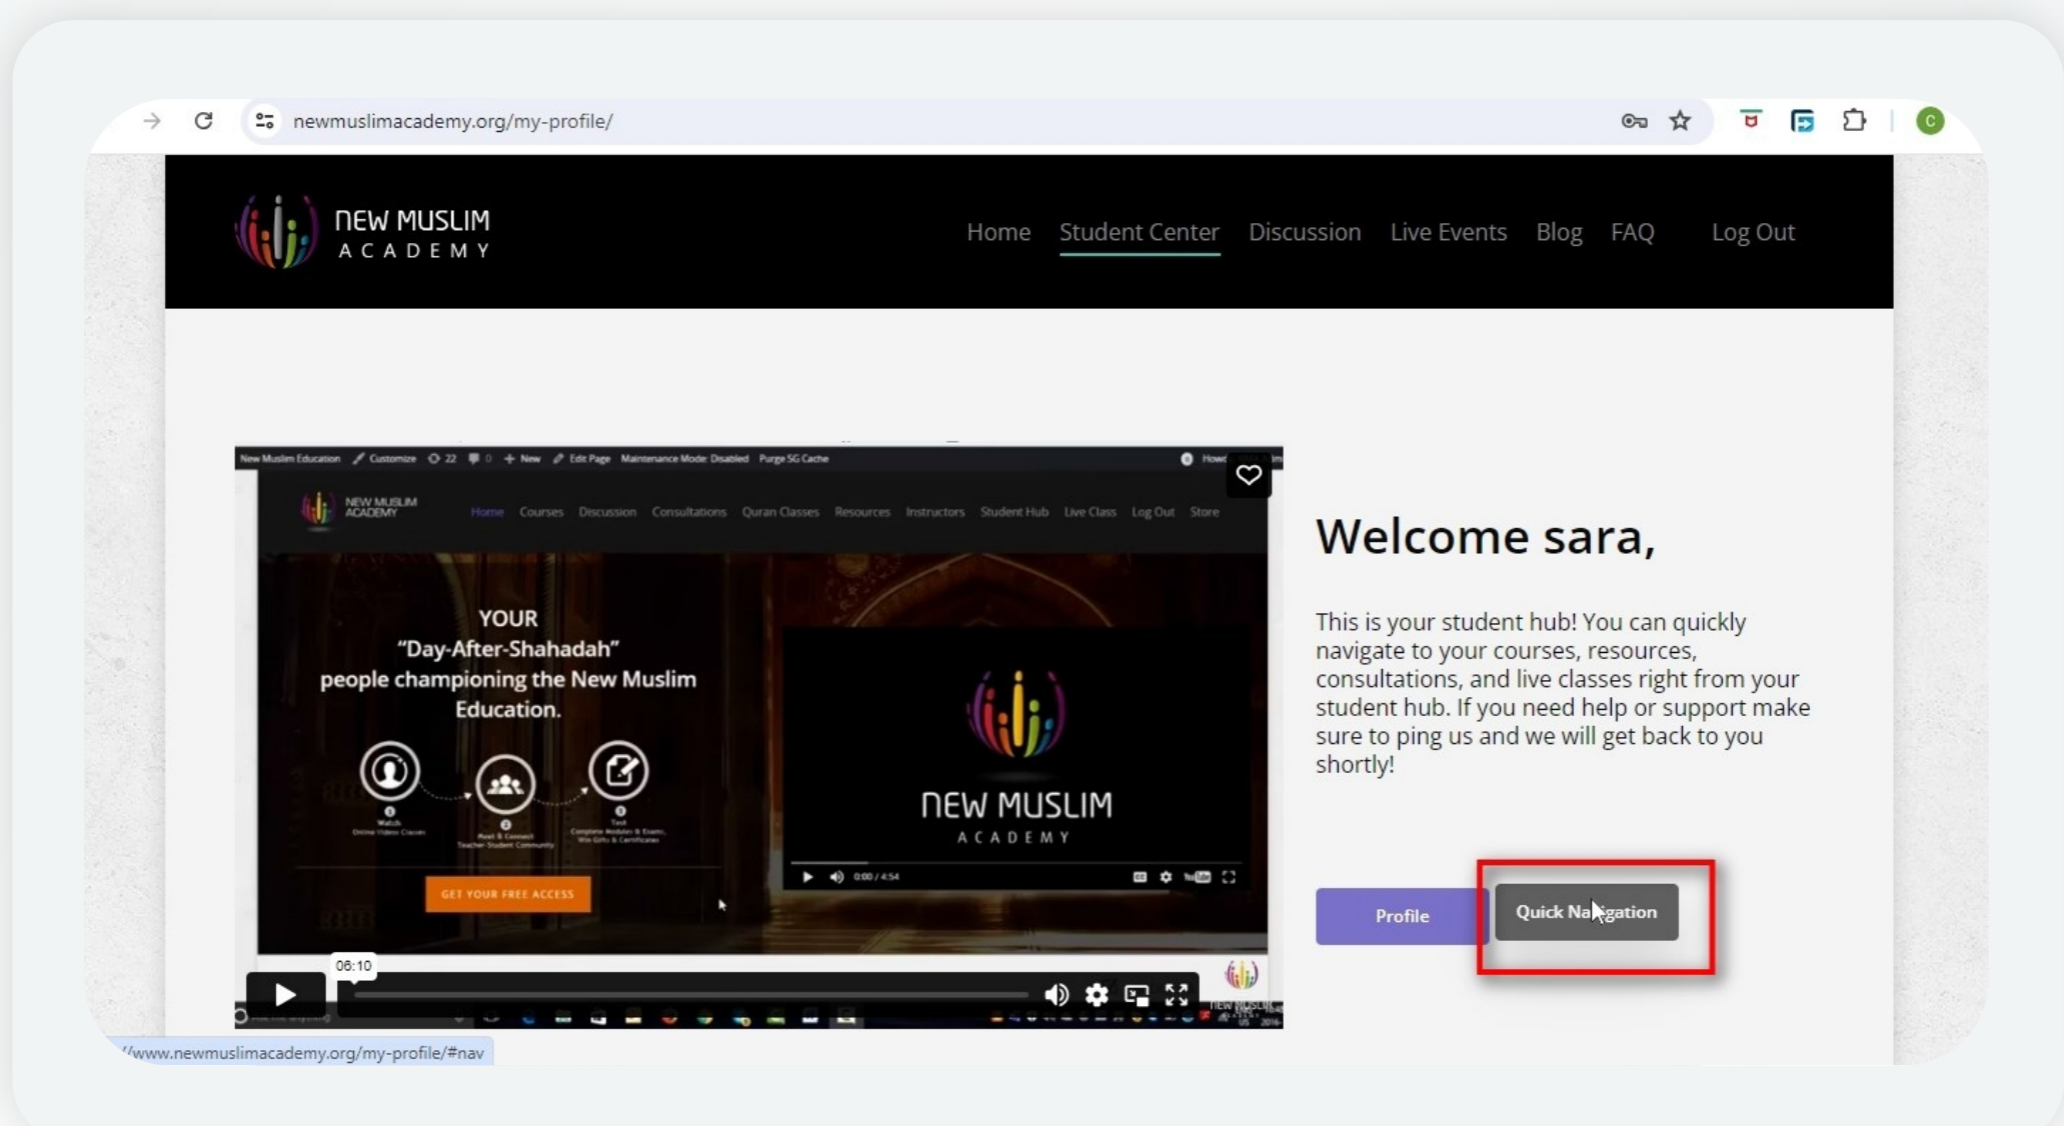

COURSE

Navigation Guide

Login

- 1 Goto www.newmuslimacademy.org
- 2 Click on 'Login'

Credentials

- Enter your Username (registered email id) and Password

- Click on 'Login Now'

Click on 'Quick Navigation'

- You can watch the video to know how to navigate through the website.
- Click on 'Quick Navigation' to view courses

Salah Course

-Click on 'Salah Course' to view course details

Videos & Quizzes

- Click on 'Wudu' to view the video